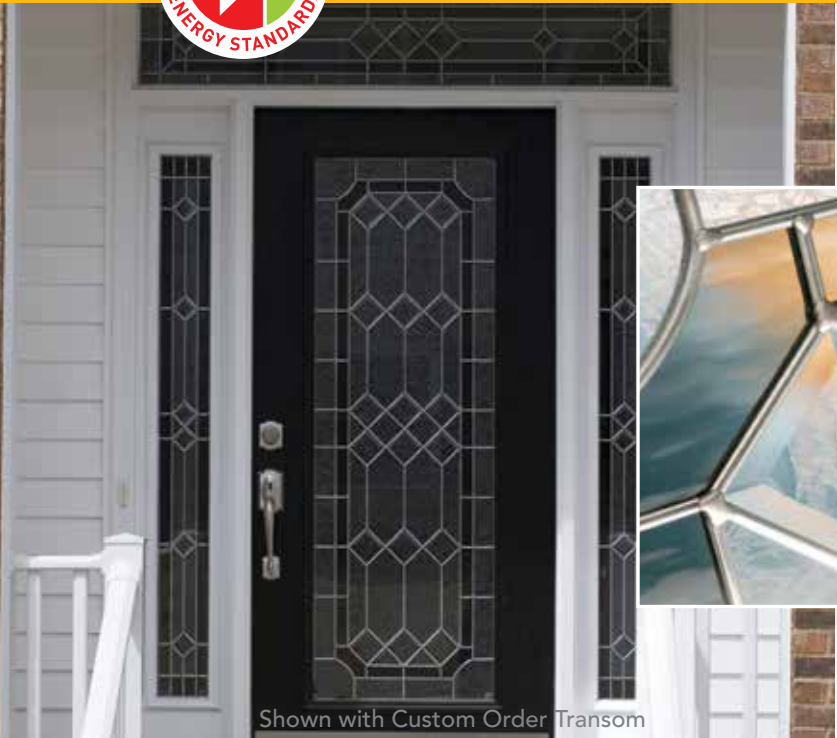

Majestic

Nickel Caming

Majestic's formal pattern of beveled glass, accented with gray shades, is the epitome of classic design.

Glass Textures:
Glue Chip Bevels
Glue Chip Glass
Gray Soft Wave Glass

Privacy Rating 5