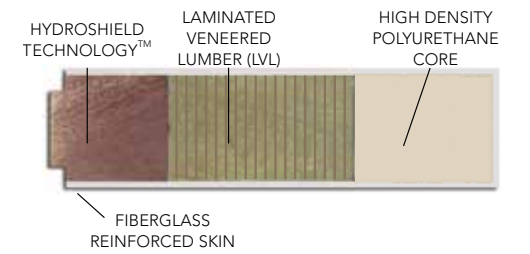

6/8 DOOR CROSS SECTION