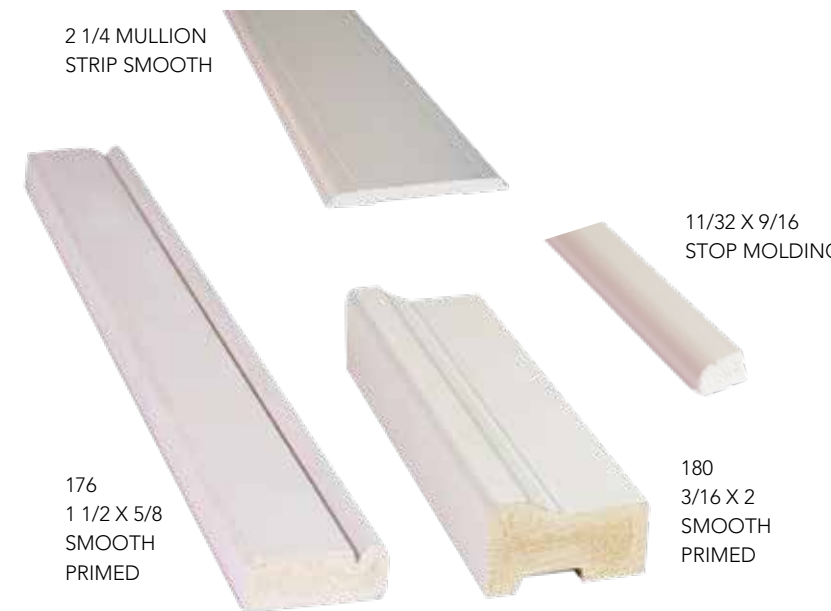

COMPONENTS

plastpro®

Brickmold & Trim

- White smooth molding can be painted or faux finished
- Tan textured molding can be painted or stained

BRICKMOLD AND MOLDING SMOOTH

SKU	SIZE	DESCRIPTION	FINISH
PFWBM17685	85"x1-1/2"x5/8"	Smooth PF Brickmold	White
PFWBM176102	102"x1-1/2"x5/8"	Smooth PF Brickmold	White
PFWBM18085	85" x 3/16"x2"	Smooth PF Brickmold	White
PFWBM180102	102"x1-3/16"x2"	Smooth PF Brickmold	White
PFMTS24M10000	100"x2-1/2"	Smooth PF Mullion Strip	White
PFWSSM100	100"x11/32"x9/16"	Smooth PF Sidelite Stop Molding	White