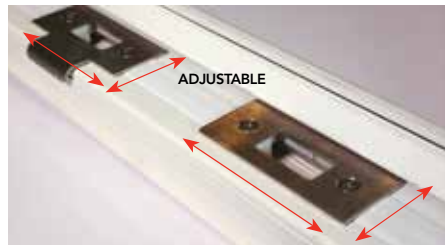

Adjustability