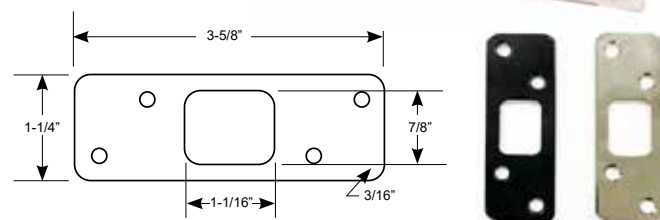

SECURITY STRIKE PLATES
(REQUIRED FOR USE WITH SOME HVHZ SINGLE DOOR UNITS)

SKU	DESCRIPTION	FINISH
YR02081BLACK	1-1/4"x3-5/8" DEADBOLT SECURITY STRIKE	BLACK
YR02081US26	1-1/4"x3-5/8" DEADBOLT SECURITY STRIKE	BRIGHT CHROME