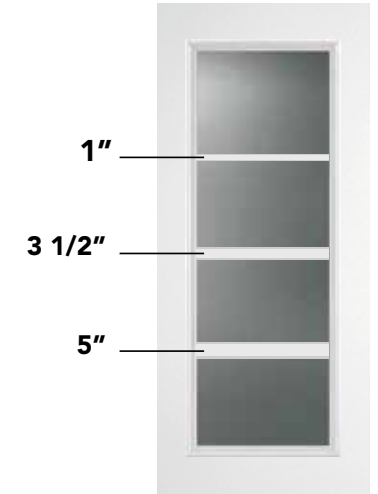

Simulated Divided Lites (Continued)