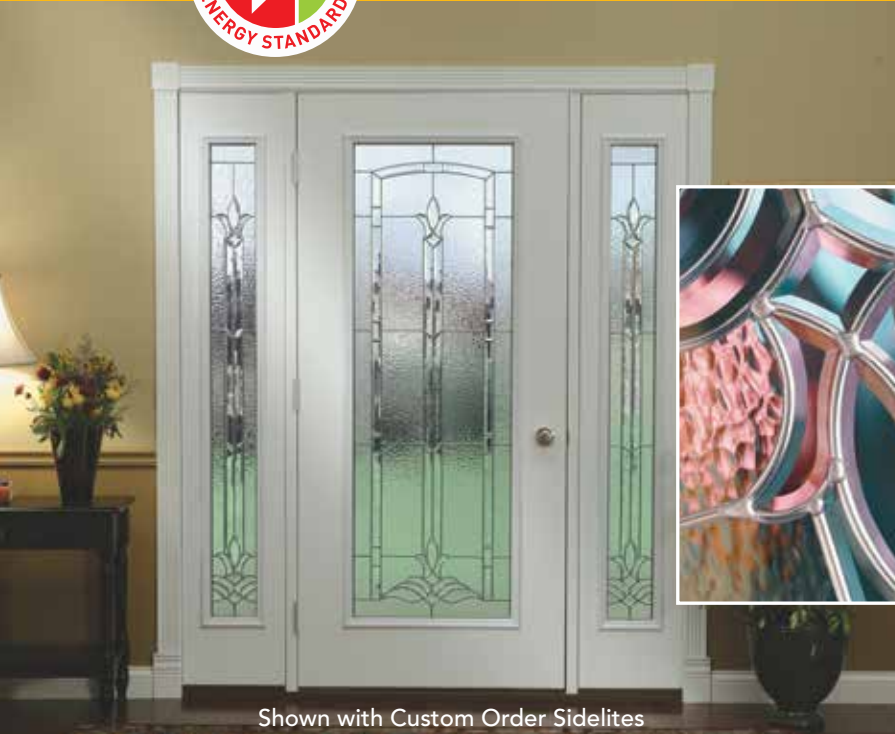

Shown with Custom Order Sidelites
CUSTOM PAGES 11-13

Privacy Rating 9

Privacy Rating 7