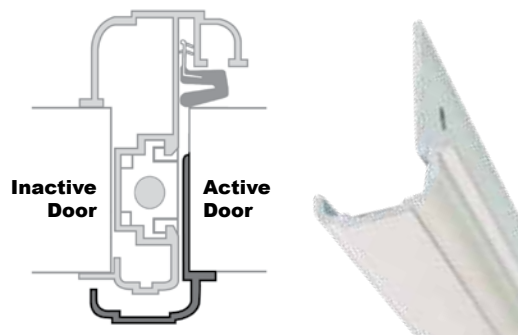

Add on an Astragal Security Strip to any outswing double door combination for added security and clean finished appearance eliminating the reveal between the doors.